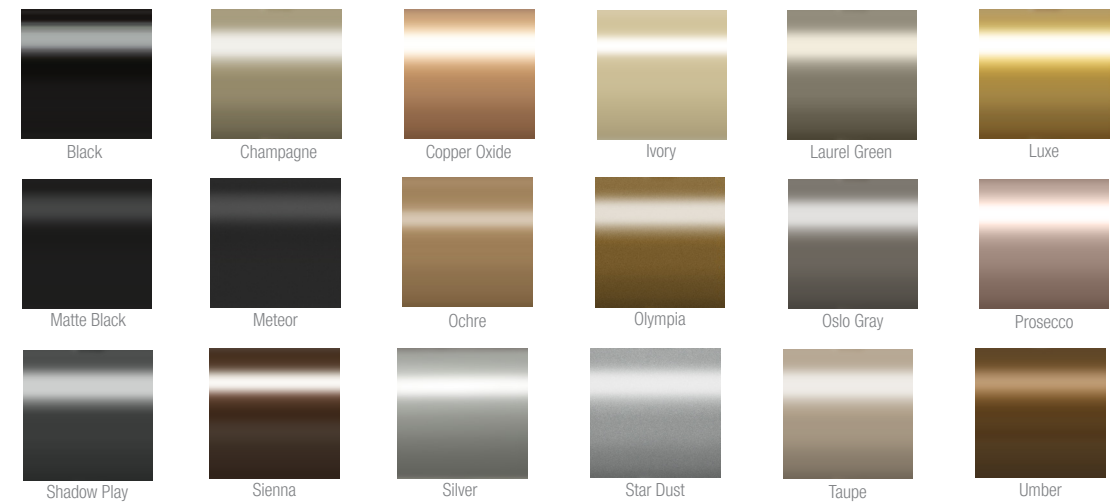

APPLICATIONS: Poker, Sportsbook

POWDER COAT COLOR PALETTE

STANDARD COLORS

TEXTURED FINISHES

PROTECTIVE EDGE COLOR PALETTE

STANDARD COLORS

CUSTOM COLORS AVAILABLE

Note: All colors illustrated here are made by the lithographic process and may vary from actual product colors.