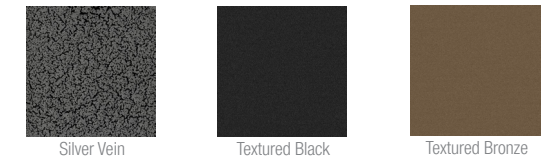

APPLICATIONS: Poker, Sportsbook

POWDER COAT COLOR PALETTE

STANDARD COLORS

TEXTURED FINISHES

PROTECTIVE EDGE COLOR PALETTE

STANDARD COLORS

CUSTOM COLORS AVAILABLE

Note: All colors illustrated here are made by the lithographic process and may vary from actual product colors.