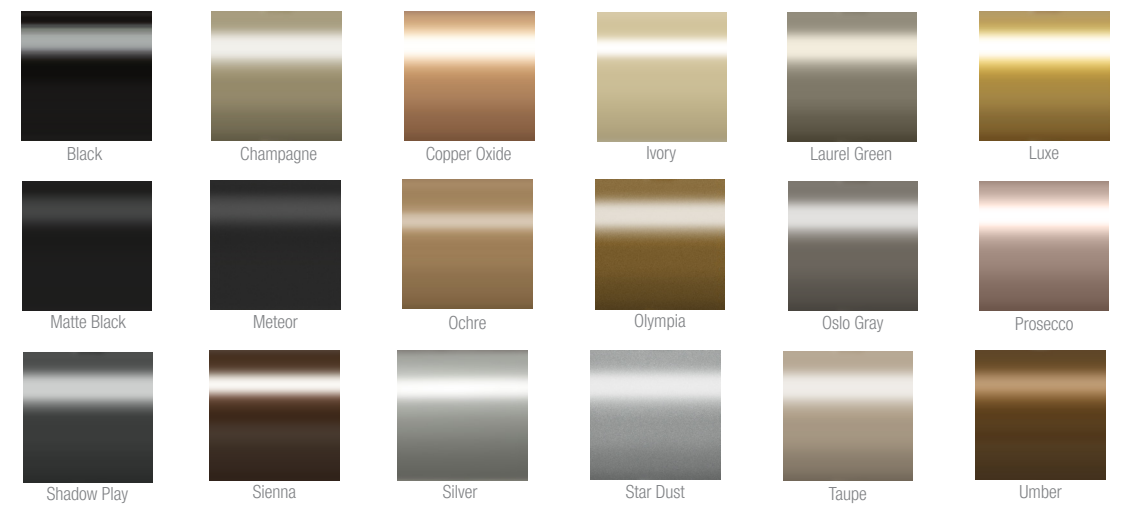

APPLICATIONS: Poker, Sportsbook

POWDER COAT COLOR PALETTE

STANDARD COLORS

TEXTURED FINISHES

PROTECTIVE EDGE COLOR PALETTE

STANDARD COLORS

CUSTOM COLORS AVAILABLE

Note: All colors illustrated here are made by the lithographic process and may vary from actual product colors.