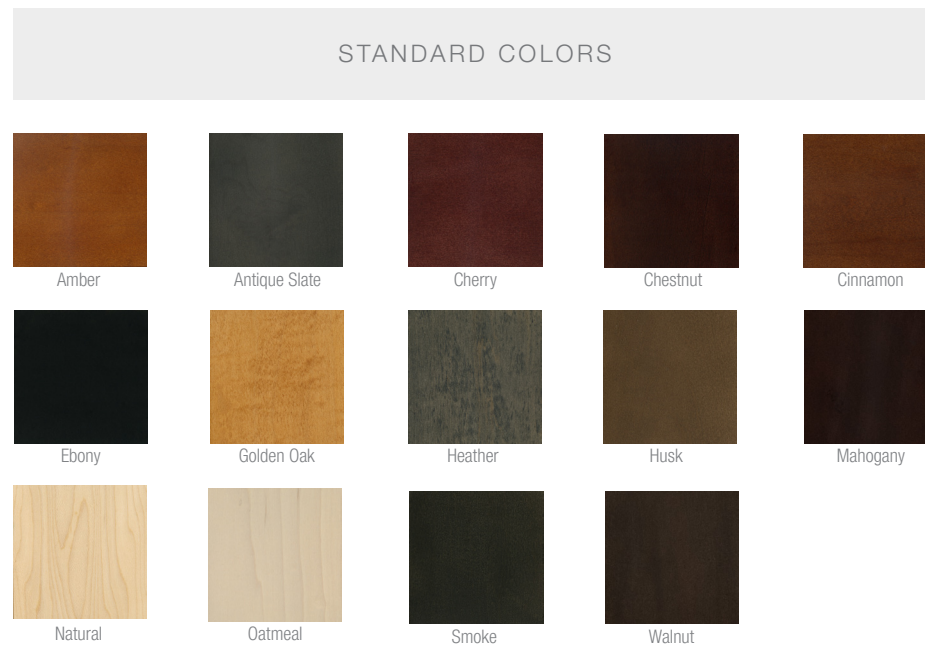

## PROTECTIVE EDGE COLOR PALETTE

## WOOD STAIN COLOR PALETTE

*CUSTOM COLORS AVAILABLE.  
Note: All colors illustrated here are made by the lithographic process and may vary from actual product colors.*

### ARTISAN WOOD GRAIN

*Beauty of wood, durability and affordability of aluminum*

*CUSTOM COLORS AVAILABLE.  
Note: All colors illustrated here are made by the lithographic process and may vary from actual product colors.*