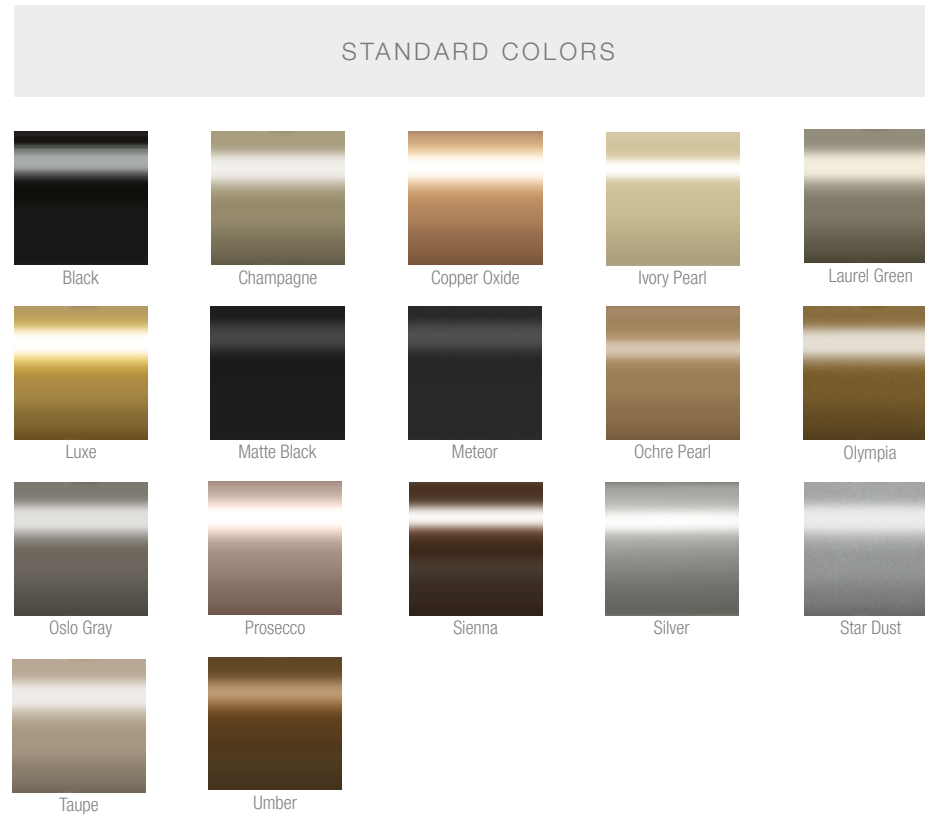

## PROTECTIVE EDGE COLOR PALETTE

## WOOD STAIN COLOR PALETTE

*CUSTOM COLORS AVAILABLE.  
Note: All colors illustrated here are made by the lithographic process and may vary from actual product colors.*

### ARTISAN WOOD GRAIN

*Beauty of wood, durability and affordability of aluminum*

*CUSTOM COLORS AVAILABLE.  
Note: All colors illustrated here are made by the lithographic process and may vary from actual product colors.*