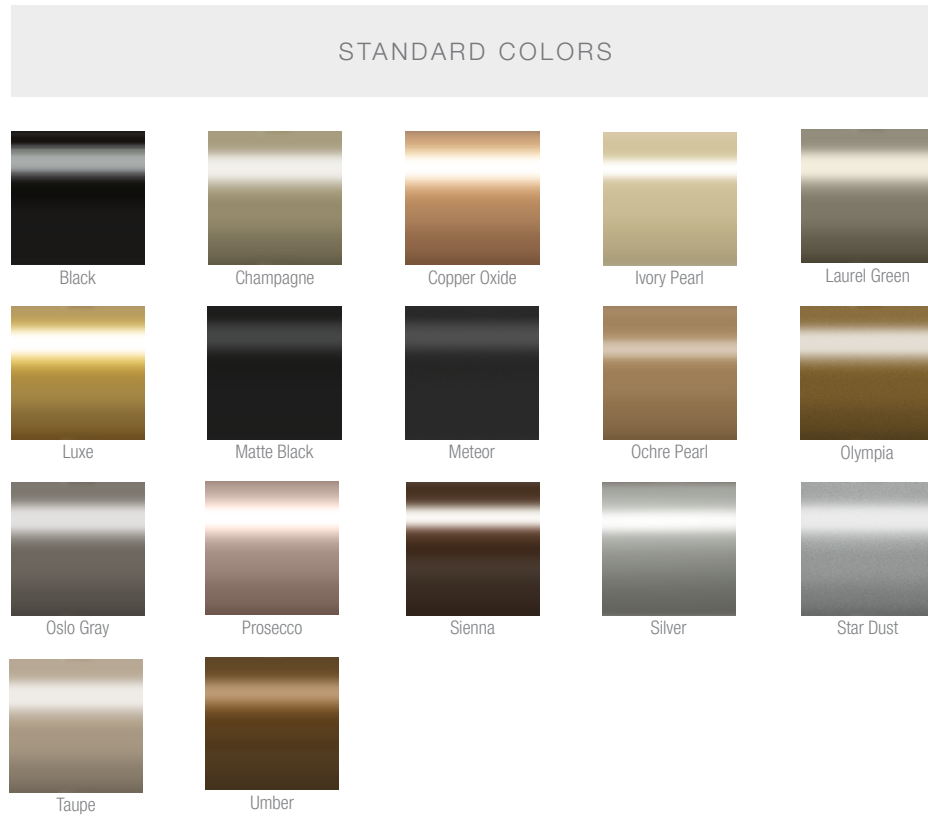

PROTECTIVE EDGE COLOR PALETTE

WOOD STAIN COLOR PALETTE

CUSTOM COLORS AVAILABLE.

Note: All colors illustrated here are made by the lithographic process and may vary from actual product colors.

POWDER COAT COLOR PALETTE

TEXTURED FINISHES

ARTISAN WOOD GRAIN

Beauty of wood, durability and affordability of aluminum

WOOD GRAIN FINISHES

Available on aluminum bases only

CUSTOM COLORS AVAILABLE.

Note: All colors illustrated here are made by the lithographic process and may vary from actual product colors.