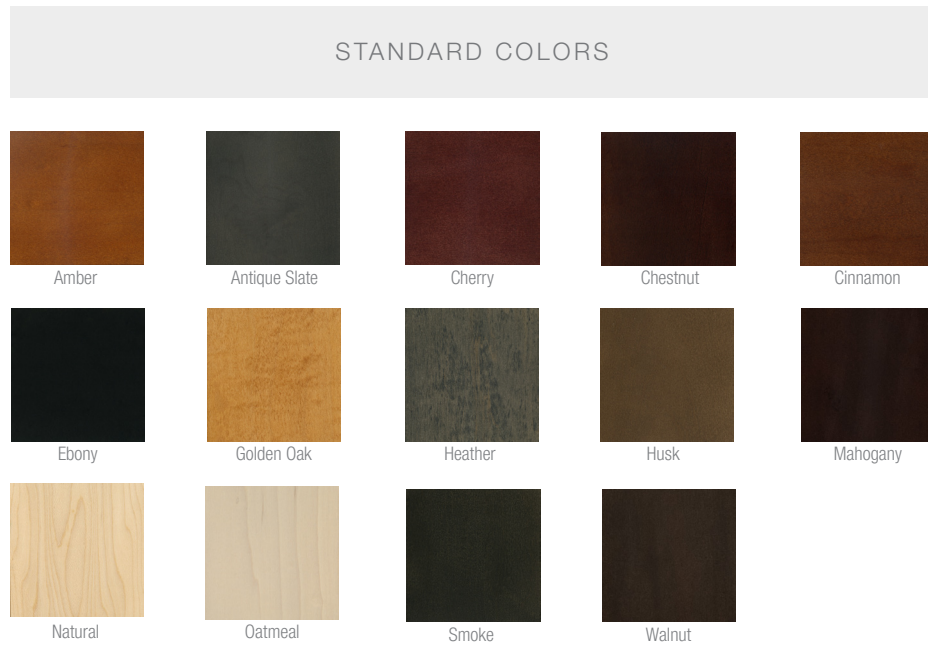

PROTECTIVE EDGE COLOR PALETTE

WOOD STAIN COLOR PALETTE

CUSTOM COLORS AVAILABLE.

Note: All colors illustrated here are made by the lithographic process and may vary from actual product colors.

POWDER COAT COLOR PALETTE

TEXTURED FINISHES

ARTISAN WOOD GRAIN

Beauty of wood, durability and affordability of aluminum

WOOD GRAIN FINISHES

Available on aluminum bases only

CUSTOM COLORS AVAILABLE.

Note: All colors illustrated here are made by the lithographic process and may vary from actual product colors.