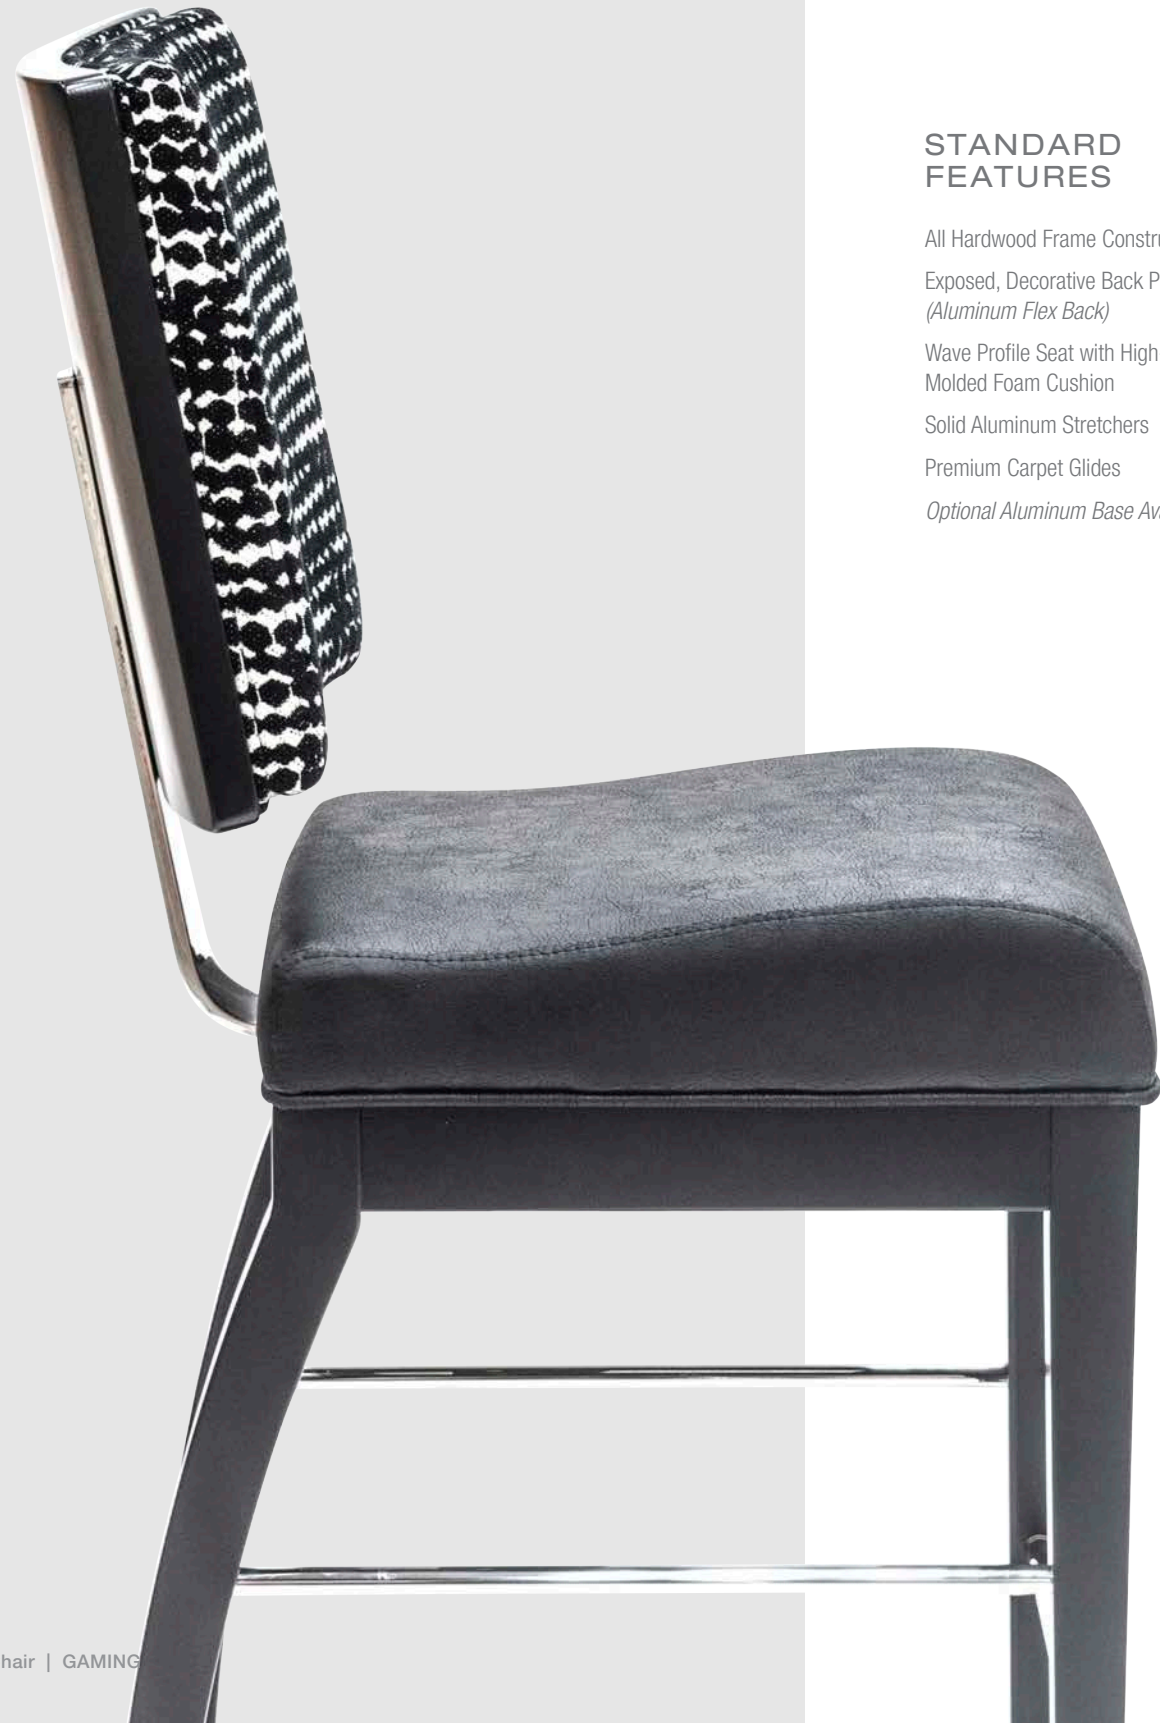

The **HOLLYWOOD** Series

STANDARD FEATURES

- All Hardwood Frame Construction
- Exposed, Decorative Back Plate
  (Aluminum Flex Back)
- Wave Profile Seat with High-Density Molded Foam Cushion
- Solid Aluminum Stretchers
- Premium Carpet Glides
- *Optional Aluminum Base Available*

Slot Stool
Square Back

Approximate Dimensions:
Seat Height: 24.0 in
Seat Width: 18.0 in
Seat Depth: 17.8 in
Overall Height: 43.0 in
Overall Width: 18.0 in
Overall Depth: 22.9 in

Table Games Stool
Square Back

Approximate Dimensions:
Seat Height: 27.0 in
Seat Width: 18.0 in
Seat Depth: 17.8 in
Overall Height: 46.0 in
Overall Width: 18.0 in
Overall Depth: 22.9 in

Table Games Chair
Square Back

Approximate Dimensions:
Seat Height: 18.5 in
Seat Width: 18.0 in
Seat Depth: 17.8 in
Overall Height: 34.5 in
Overall Width: 18.0 in
Overall Depth: 22.9 in

Slot Stool
Oval Back

Approximate Dimensions:
Seat Height: 24.0 in
Seat Width: 18.0 in
Seat Depth: 17.8 in
Overall Height: 43.0 in
Overall Width: 18.0 in
Overall Depth: 22.9 in

Table Games Stool
Oval Back

Approximate Dimensions:
Seat Height: 27.0 in
Seat Width: 18.0 in
Seat Depth: 17.8 in
Overall Height: 46.0 in
Overall Width: 18.0 in
Overall Depth: 22.9 in

Table Games Chair
Oval Back

Approximate Dimensions:
Seat Height: 18.5 in
Seat Width: 18.0 in
Seat Depth: 17.8 in
Overall Height: 34.5 in
Overall Width: 18.0 in
Overall Depth: 22.9 in