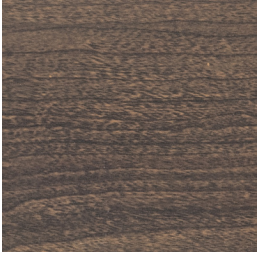

WOOD GRAIN FINISHES: Standard Color Palette

Beauty of wood, durability and affordability of aluminum

(Not available on all base options)

gasser

Actual colors may vary. This is due to the fact that every computer monitor has a different capability to display colors and that everyone sees these colors differently. We try to edit our photos to show the samples as life-like as possible, but please understand the actual color may vary slightly from your monitor. We cannot guarantee that the color you see accurately portrays the true color of the product. Physical samples are available upon request.

Bark

Peppercorn

Redwood

Saddle

Thatch