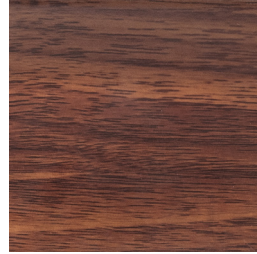

WOOD GRAIN FINISHES: Standard Color Palette

Beauty of wood, durability and affordability of aluminum

(Not available on all base options)

gasser

Actual colors may vary. This is due to the fact that every computer monitor has a different capability to display colors and that everyone sees these colors differently. We try to edit our photos to show the samples as life-like as possible, but please understand the actual color may vary slightly from your monitor. We cannot guarantee that the color you see accurately portrays the true color of the product. Physical samples are available upon request.

Bark

Peppercorn

Redwood

Saddle

Thatch